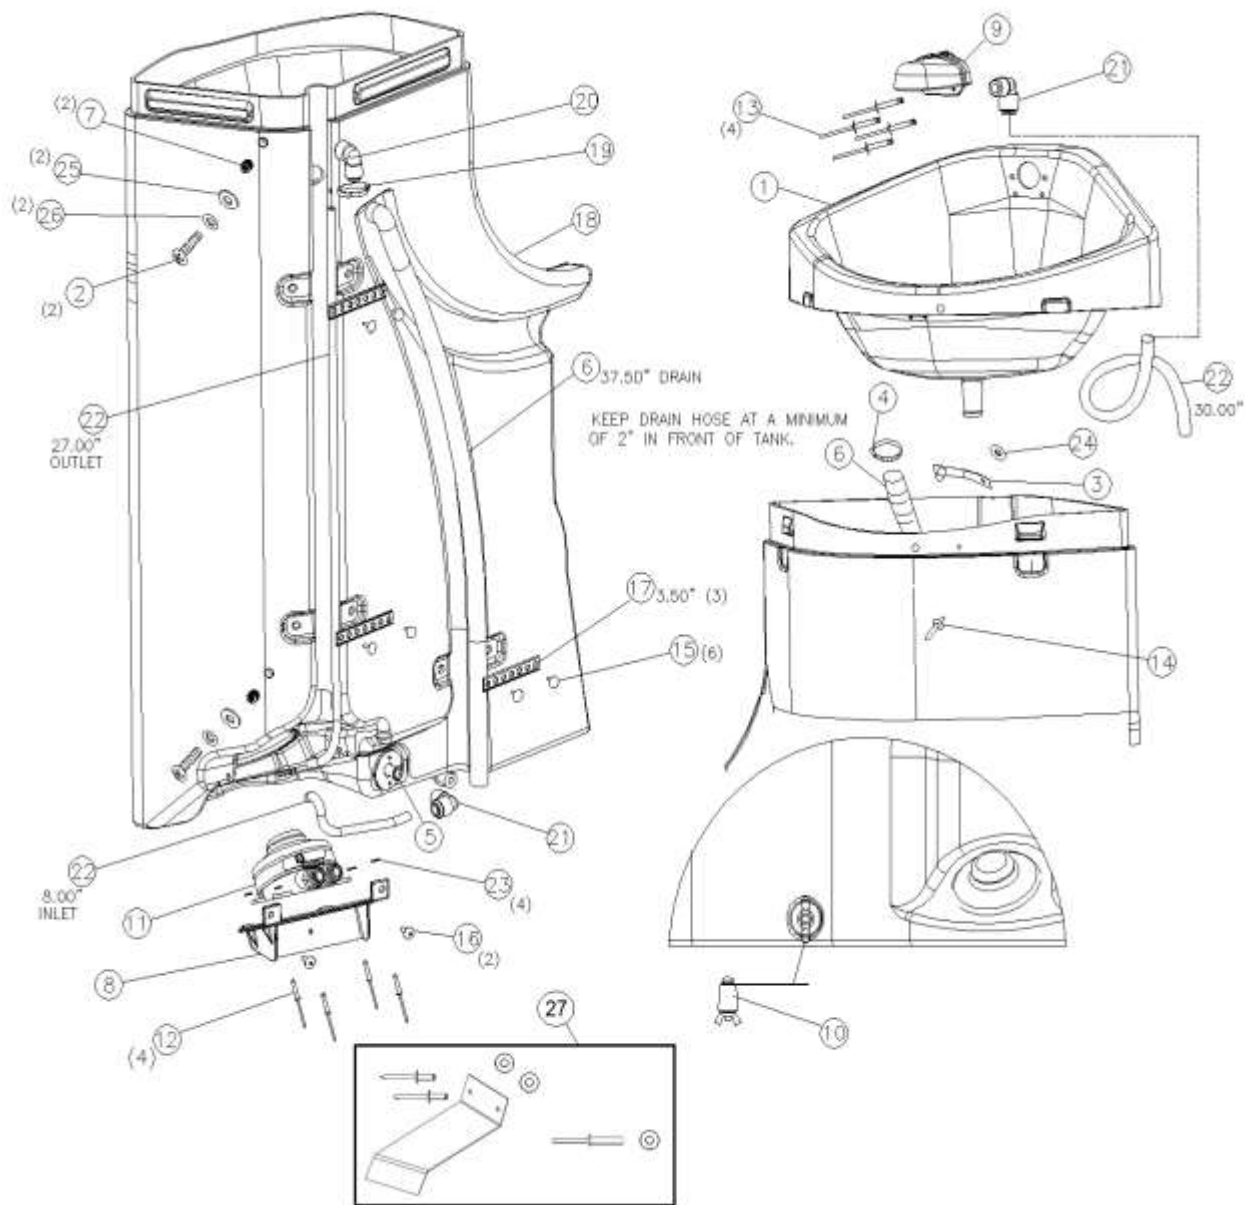

## MAXIM 3000®II HANDWASH MAJOR ASSEMBLY SEPTEMBER 2016

**MAXIM 3000® II HAND WASH MAJOR ASSEMBLY**  
**SEPTEMBER 2016**

REV A ITEM#	PART#	QTY PER UNIT	DESCRIPTION	PRICE EACH
	22632	1	HANDWASH- MX3 II W/SMALL BASIN	CALL
1		1	BASIN- MX3 HANDWASH	NOT SALEABLE
	19098	1	BASIN ASSY- HANDWASH MX3 RETRO	
2*	16110	2	BOLT- 1/4-20 X 5/8 PN HD STNLS	
3	18506	1	BUTTON- SPRING ARM HANDWASH	NOT SALEABLE
4	12588	1	CLAMP- WORMDRIVE #12	
5	16829	1	FILTER- 1/2 X 3-1/2 CYLINDER	
6	16392	37.50"	HOSE- 3/4 LOW PRESSURE	
7	16303	2	INSERT- 1/4-20 STEEL ZINC COBL	
8	16113	1	MOUNT PLATE- SLIMMATE II PUMP	
9	17079	1	NOZZLE- HOODED GREY	
10	20576	1	PLUG- 3/4 EXPANDING W/TETHER	
11	16305	1	PUMP- BABY FOOT 3/8 HOSE INS	
12*	15144	4	RIVET- #410 ALUM	
13*	14427	4	RIVET- #66 LSH W/LOCK MANDREL	
14*	11027	1	RIVET- #66 ALUM	
15*	16804	6	RIVET- PINE TREE 1/4 X 9/16	
16*	16393	2	SCREW- #10 X 1/2 HI-LO PHPN	
17	16873	10.50"	STRAPPING- 5/8 PERFORATED	
18	16837	1	TANK- MAX3000 HANDWASH	
19	11261	1	TIE- WIRE 6in	
20	16656	1	TS FITTING- 90DEG 3/8 HOSxHOS	
21	16301	2	TS FITTING- 90DEG 3/8 HOSxNPTF	
22	16304	65"	TS HOSE- 3/8 OD TUBING	
23*	11384	4	WASHER- 1/8 RIVET STNLS	
24*	11315	1	WASHER- 3/16 RIVET STNLS	
25*	12382	2	WASHER- ¼ FLAT STNLS	
26*	15340	2	WASHER- ¼ STAR STNLS	
27	22361	1	HDWE KIT- MX3 II HDWSH/SMALL	
	20508	1	BOOT - BABY FOOT PUMP (BLACK)	
	17085	1	INSTRUCTIONS- MAX3000 HANDWASH (NOT SHOWN)	
	22361	1	HDWE KIT- MX3 II HDWSH/SMALL (NEED FOR NEW MIXIM UNIT)	