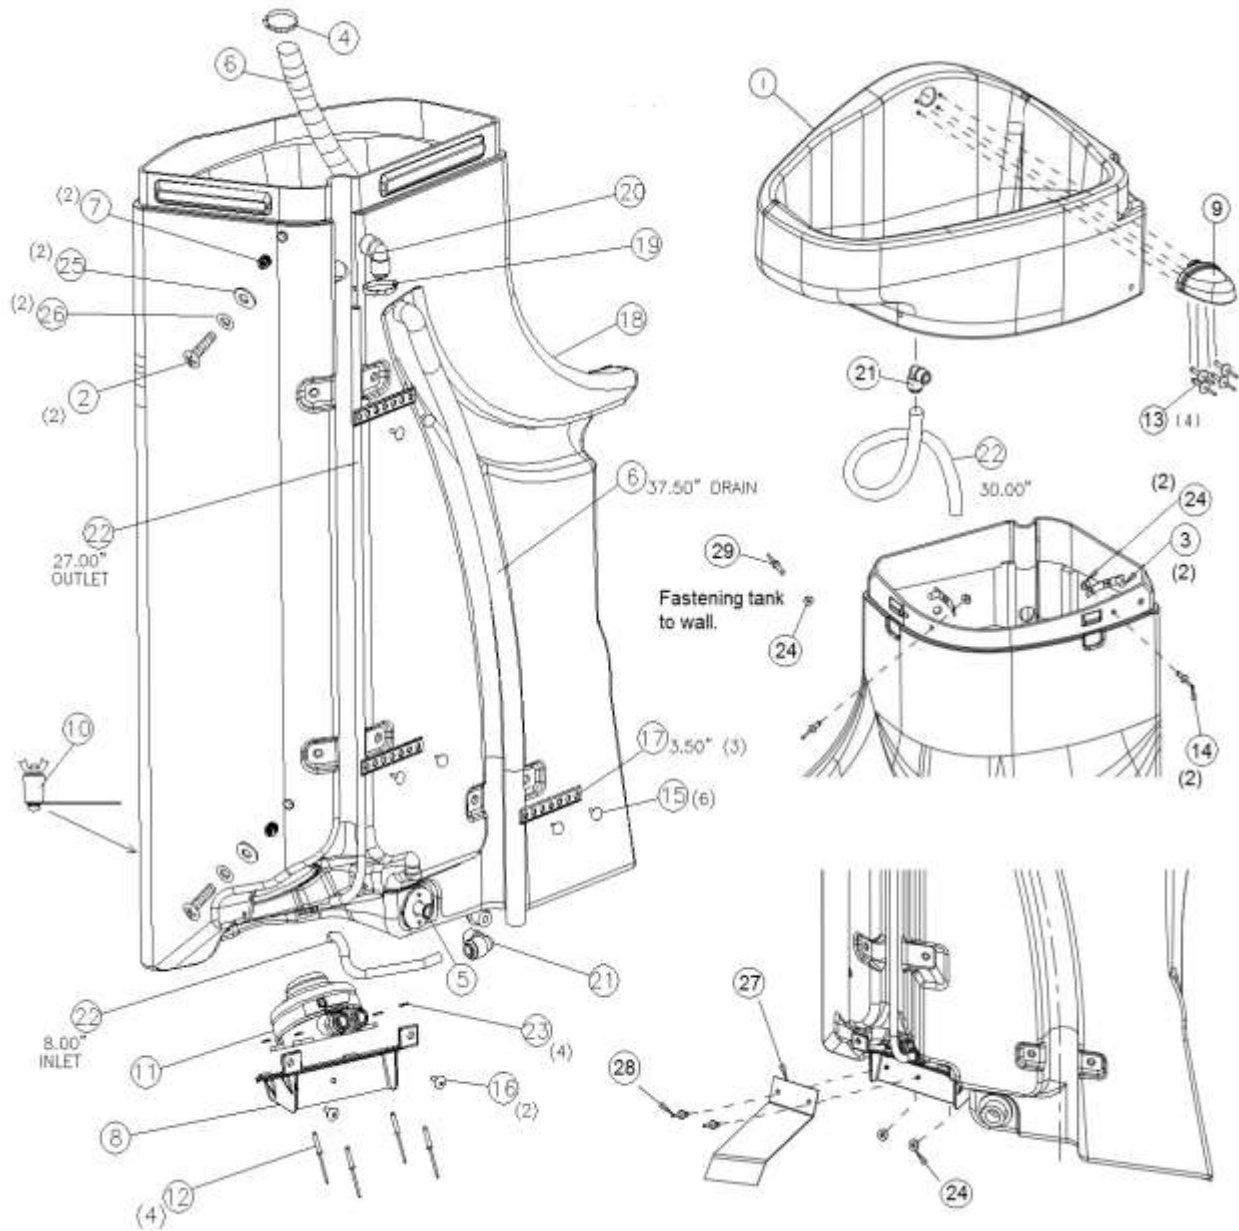

MAXIM 3000® II HAND WASH FOREARM MAJOR ASSEMBLY

Released September 2016

MAXIM 3000® II HAND WASH FOREARM MAJOR ASSEMBLY

Released September 2016

REV A ITEM#	PART#	QTY PER UNIT	DESCRIPTION	PRICE EACH
	22300	1	HANDWASH- MX3 II W/SMALL BASIN	CALL
1		1	BASIN- MX3 HANDWASH	NOT SALEABLE
	22288	1	BASIN ASSY- HANDWASH MX3 RETRO	NOT SALEABLE
2*	16110	2	BOLT- 1/4-20 X 5/8 PN HD STNLS	
3	22287	2	BUTTON-5/8 SPRING ARM HANDWASH	NOT SALEABLE
4	12588	1	CLAMP- WORMDRIVE #12	
5	16829	1	FILTER- 1/2 X 3-1/2 CYLINDER	
6	16392	37.50"	HOSE- 3/4 LOW PRESSURE	
7	16303	2	INSERT- 1/4-20 STEEL ZINC COBL	
8	16113	1	MOUNT PLATE- SLIMMATE II PUMP	
9	17079	1	NOZZLE- HOODED GREY	
10	20576	1	PLUG- 3/4 EXPANDING W/TETHER	
11	16305	1	PUMP- BABY FOOT 3/8 HOSE INS	
12*	15144	4	RIVET- #410 ALUM	
13*	14427	4	RIVET- #66 LSH W/LOCK MANDREL	
14*	11027	2	RIVET- #66 ALUM	
15*	16804	6	RIVET- PINE TREE 1/4 X 9/16	
16*	16393	2	SCREW- #10 X 1/2 HI-LO PHPN	
17	16873	10.50"	STRAPPING- 5/8 PERFORATED	
18	16837	1	TANK- MAX3000 HANDWASH	
	21728	1	TANK ASSY- MX3 HANDWASH DGRY	NOT SALEABLE
19	11261	1	TIE- WIRE 6in	
20	16656	1	TS FITTING- 90DEG 3/8 HOSxHOS	
21	16301	2	TS FITTING- 90DEG 3/8 HOSxNPTF	
22	16304	65"	TS HOSE- 3/8 OD TUBING	
23*	11384	4	WASHER- 1/8 RIVET STNLS	
24*	11315	5	WASHER- 3/16 RIVET STNLS	
25*	12382	2	WASHER- ¼ FLAT STNLS	
26*	15340	2	WASHER- ¼ STAR STNLS	
27	22469	1	BRACKET- MX3 II HANDWASH MOUNT	
28	12393	2	RIVET- #64 AAP POP	
29	10812	1	RIVET- #612 ALUM	
	20508	1	BOOT - BABY FOOT PUMP (BLACK)	
	17085	1	INSTRUCTIONS- MAX3000 HANDWASH (NOT SHOWN)	

* ONLY SOLD IN MULTIPLES OF 100