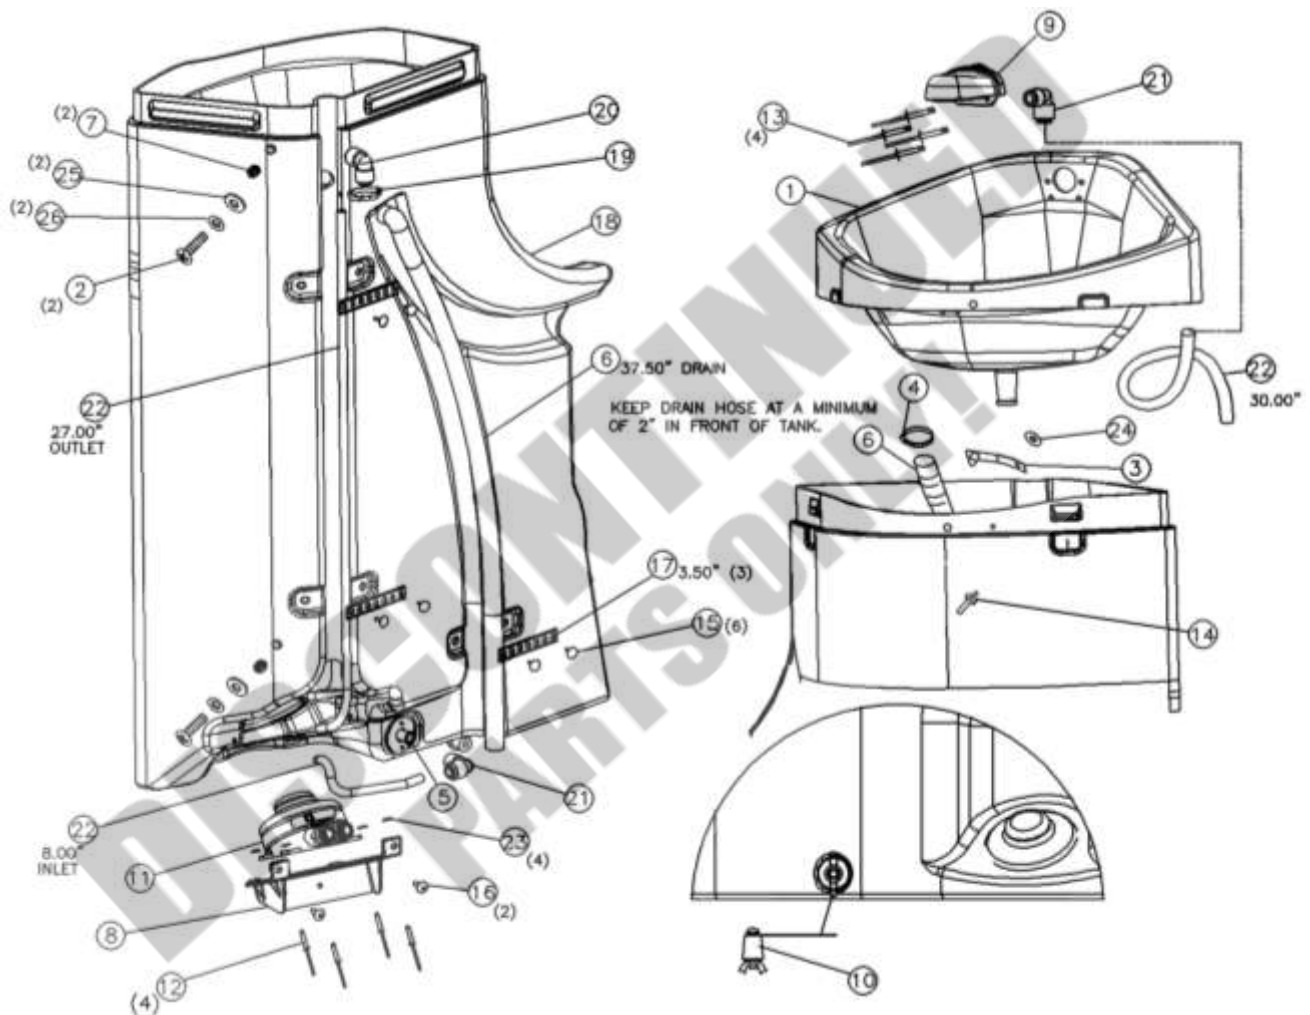

MAXIM 3000® II HAND WASH FOREARM MAJOR ASSEMBLY

Released September 2016

REV A ITEM#	PART#	QTY PER UNIT	DESCRIPTION	PRICE EACH
	22300	1	HANDWASH- MX3 II W/SMALL BASIN	CALL
1		1	BASIN- MX3 HANDWASH	NOT SALEABLE
	22288	1	BASIN ASSY- HANDWASH MX3 RETRO	NOT SALEABLE
2*	16110	2	BOLT- 1/4-20 X 5/8 PN HD STNLS	
3	22287	2	BUTTON-5/8 SPRING ARM HANDWASH	NOT SALEABLE
4	12588	1	CLAMP- WORMDRIVE #12	
5	16829	1	FILTER- 1/2 X 3-1/2 CYLINDER	
6	16392	37.50"	HOSE- 3/4 LOW PRESSURE	
7	16303	2	INSERT- 1/4-20 STEEL ZINC COBL	
8	16113	1	MOUNT PLATE- SLIMMATE II PUMP	
9	17079	1	NOZZLE- HOODED GREY	
10	20576	1	PLUG- 3/4 EXPANDING W/TETHER	
11	16305	1	PUMP- BABY FOOT 3/8 HOSE INS	
12*	15144	4	RIVET- #410 ALUM	
13*	14427	4	RIVET- #66 LSH W/LOCK MANDREL	
14*	11027	2	RIVET- #66 ALUM	
15*	16804	6	RIVET- PINE TREE 1/4 X 9/16	
16*	16393	2	SCREW- #10 X 1/2 HI-LO PHPN	
17	16873	10.50"	STRAPPING- 5/8 PERFORATED	
18	16837	1	TANK- MAX3000 HANDWASH	
	21728	1	TANK ASSY- MX3 HANDWASH DGRY	NOT SALEABLE
19	11261	1	TIE- WIRE 6in	
20	16656	1	TS FITTING- 90DEG 3/8 HOSxHOS	
21	16301	2	TS FITTING- 90DEG 3/8 HOSxNPTF	
22	16304	65"	TS HOSE- 3/8 OD TUBING	
23*	11384	4	WASHER- 1/8 RIVET STNLS	
24*	11315	5	WASHER- 3/16 RIVET STNLS	
25*	12382	2	WASHER- ¼ FLAT STNLS	
26*	15340	2	WASHER- ¼ STAR STNLS	
27	22469	1	BRACKET- MX3 II HANDWASH MOUNT	
28	12393	2	RIVET- #64 AAP POP	
29	10812	1	RIVET- #612 ALUM	
	20508	1	BOOT - BABY FOOT PUMP (BLACK)	
	17085	1	INSTRUCTIONS- MAX3000 HANDWASH (NOT SHOWN)	

* ONLY SOLD IN MULTIPLES OF 100

MAXIM 3000® HANDWASH MAJOR ASSEMBLY

Discontinued 2016